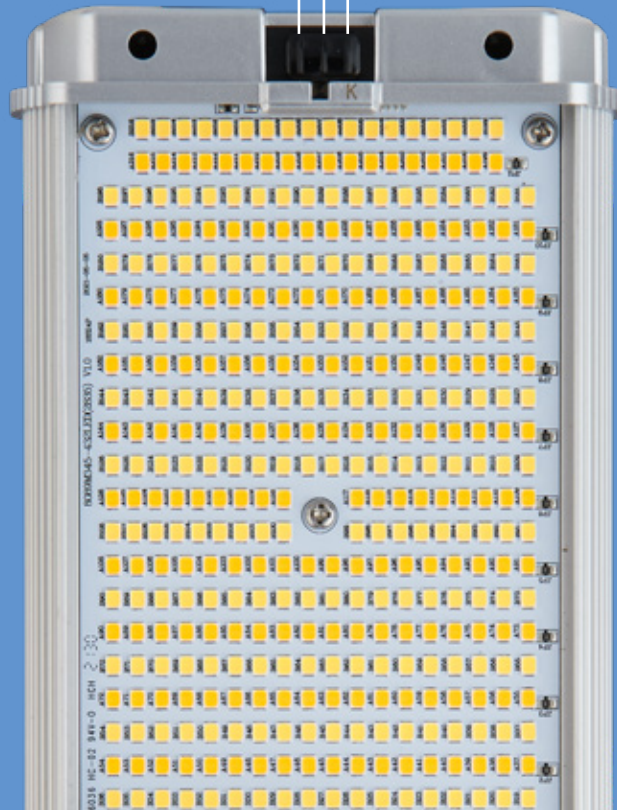

flexCOLOR

WALL PACKS THREE WAYS W/ FLEXCOLOR...

SCREW-IN RETROFITS

FIXTURES

SOLAR

flexCOLOR

← 3000K — 4000K — 5000K →

switch
between
color
temps

via a
switch on
or inside
the unit

Light Efficient Design

SCREW-IN RETROFITS

rotatable bases —
to direct lumens
out of the fixture

30W LED-8087-G4
REPLACES 100W
E26 OR EX39 BASE
3000/4000/5000K

50W LED-8088-G4
REPLACES 175W
E26 OR EX39 BASE
3000/4000/5000K

80W LED-8089-G4
REPLACES 250W
EX39 BASE
3000/4000/5000K

110W LED-8090-G4
REPLACES 400W
EX39 BASE
3000/4000/5000K

HV 277/480V MODEL
AVAILABLE

ENCLOSED FIXTURES

ACTIVE COOLING

10kA SURGE PROTECTION

-40°F TO 122°F OPERATING TEMP

RP-B-WPA
(ADJUSTABLE)

15W/20W/25W ...
REPLACES 175W
3000/4000/5000K

RP-B-WPM
(MINI)

15W/20W/25W ...
REPLACES 100W
3000/4000/5000K

... flex^{WATT} SWITCH BETWEEN WATTAGES

flexCOLOR

Solera

SOLAR