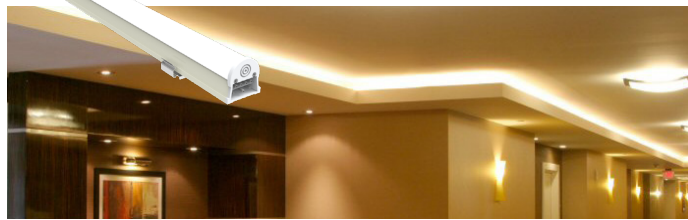

Usage & Applications

One solution. ETL and DLC listed as both a retrofit kit and a fixture.

Using the fast install magnetic brackets, light bars fit between any T5, T8 or T12 socketed fixture including

TROFFERS

Example 2x2 and 2x4 retrofitted with 3 light bars.

COVE LIGHTING

RETROFIT MOUNTING KITS

Mount light bar to a Retrofit Mounting Kit for a faster, cleaner install.
- contact us for details.

ETL and DLC listed as a fixture under the following categories