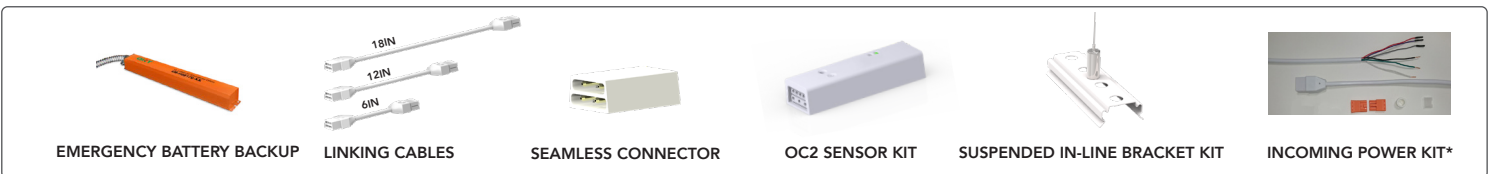

POPULAR ACCESSORIES (SOLD SEPARATELY)

*INCOMING POWER KIT NOW SOLD SEPERATELY

Light Efficient Design

LIGHT EFFICIENT DESIGN HEADQUARTERS 188 S. Northwest Highway • Cary, IL 60013
INNOVATION & MANUFACTURING CENTER 30 Log Bridge Road, Building 200 • Middleton, MA 01949
847.380.3540 • led-llc.com