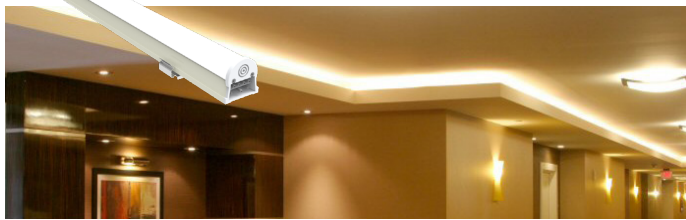

VAPOR TIGHT

WRAP

HIGH BAY

CONTINUOUS RUNS

UTILITY STRIP

COVE LIGHTING

RETROFIT MOUNTING KITS

Mount light bar to a Retrofit Mounting Kit for a faster, cleaner install.
- contact us for details.

ETL and DLC listed as a fixture under the following categories