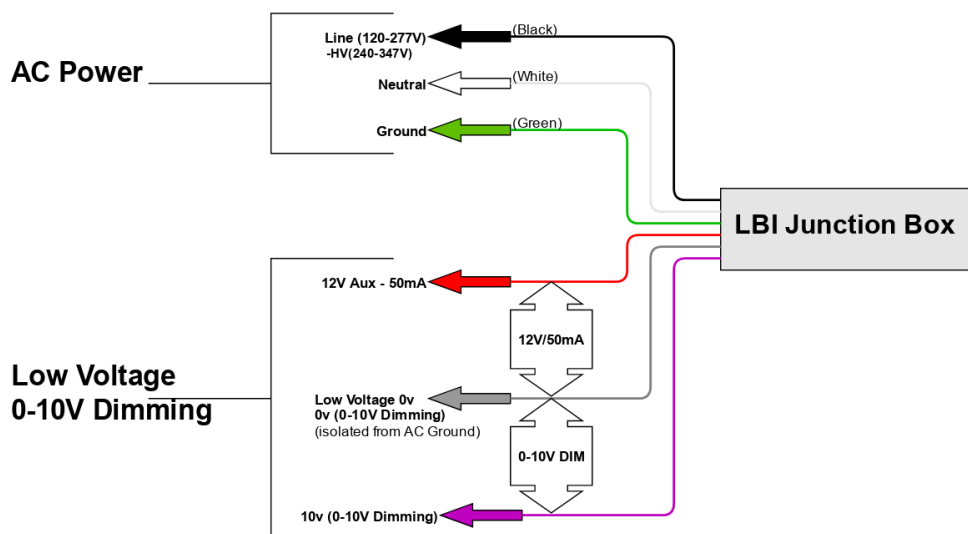

# JUNCTION BOX THE LINEAR TRANSFORMER

WITHOUT OPTIONAL SWITCH

LIGHT EFFICIENT DESIGN HEADQUARTERS 188 S. Northwest Highway • Cary, IL 60013  
 INNOVATION & MANUFACTURING CENTER 30 Log Bridge Road, Building 200 • Middleton, MA 01949  
 847.380.3540 • led-llc.com

# JUNCTION BOX THE LINEAR TRANSFORMER

WITH OPTIONAL SWITCH

LIGHT EFFICIENT DESIGN HEADQUARTERS 188 S. Northwest Highway • Cary, IL 60013  
 INNOVATION & MANUFACTURING CENTER 30 Log Bridge Road, Building 200 • Middleton, MA 01949  
 847.380.3540 • led-llc.com