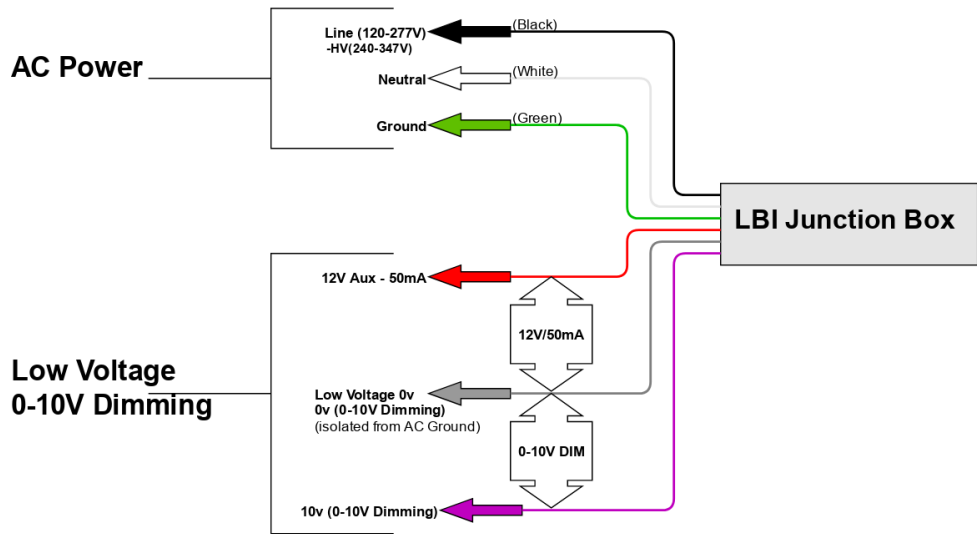

# JUNCTION BOX THE LINEAR TRANSFORMER

WITHOUT OPTIONAL SWITCH

LIGHT EFFICIENT DESIGN HEADQUARTERS 188 S. Northwest Highway • Cary, IL 60013  
 INNOVATION & MANUFACTURING CENTER 30 Log Bridge Road, Building 200 • Middleton, MA 01949  
 847.380.3540 • led-llc.com

# JUNCTION BOX THE LINEAR TRANSFORMER

WITH OPTIONAL SWITCH

LIGHT EFFICIENT DESIGN HEADQUARTERS 188 S. Northwest Highway • Cary, IL 60013  
 INNOVATION & MANUFACTURING CENTER 30 Log Bridge Road, Building 200 • Middleton, MA 01949  
 847.380.3540 • led-llc.com