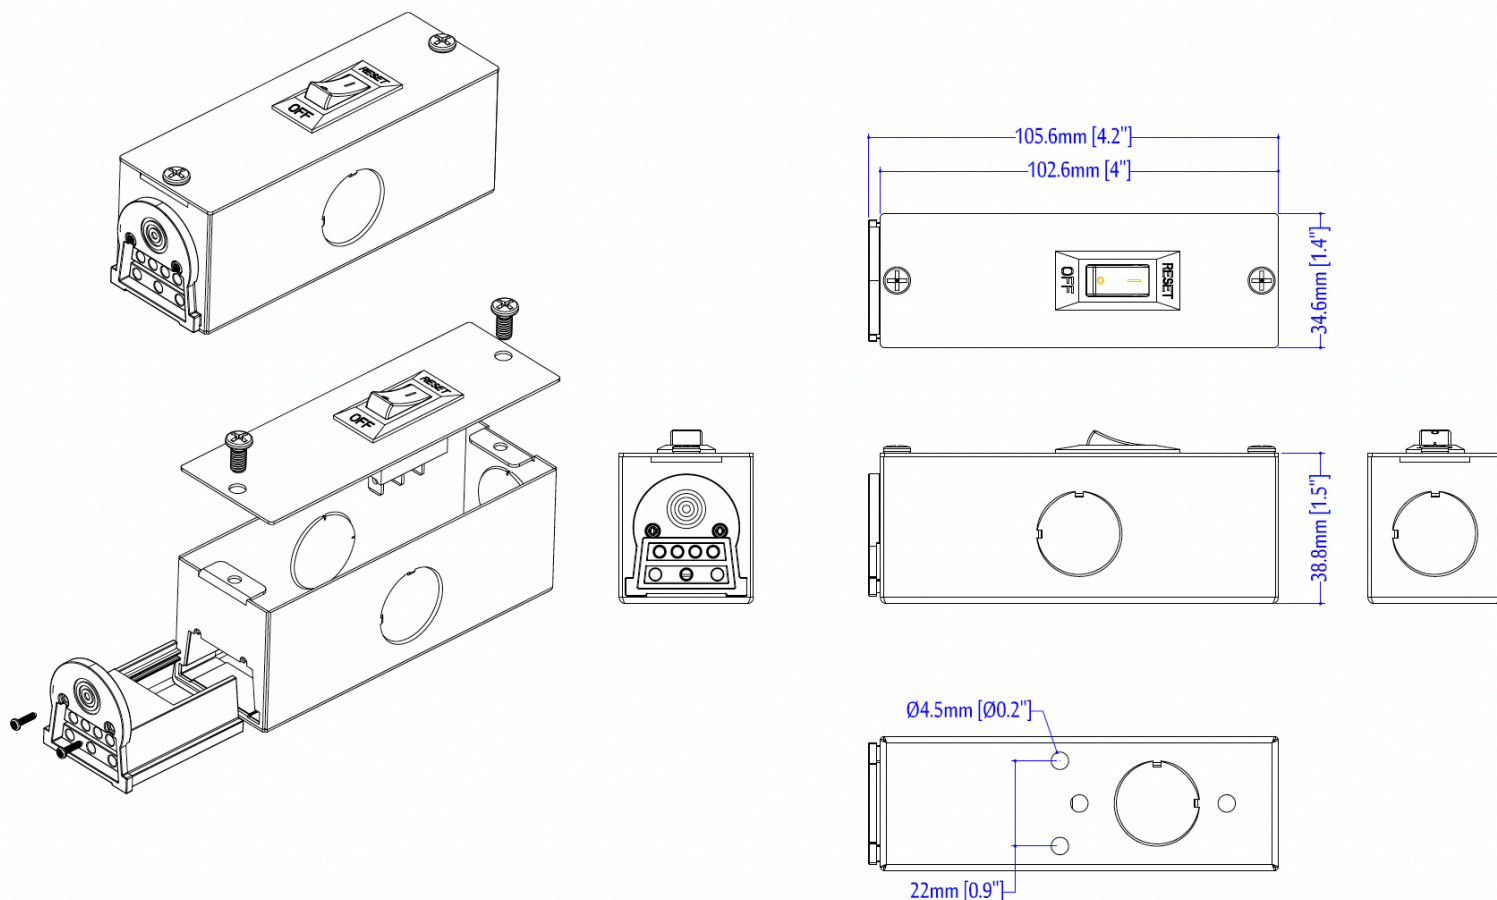

# JUNCTION BOX THE LINEAR TRANSFORMER

WITH OPTIONAL SWITCH

LIGHT EFFICIENT DESIGN HEADQUARTERS 188 S. Northwest Highway • Cary, IL 60013  
 INNOVATION & MANUFACTURING CENTER 30 Log Bridge Road, Building 200 • Middleton, MA 01949  
 847.380.3540 • led-llc.com