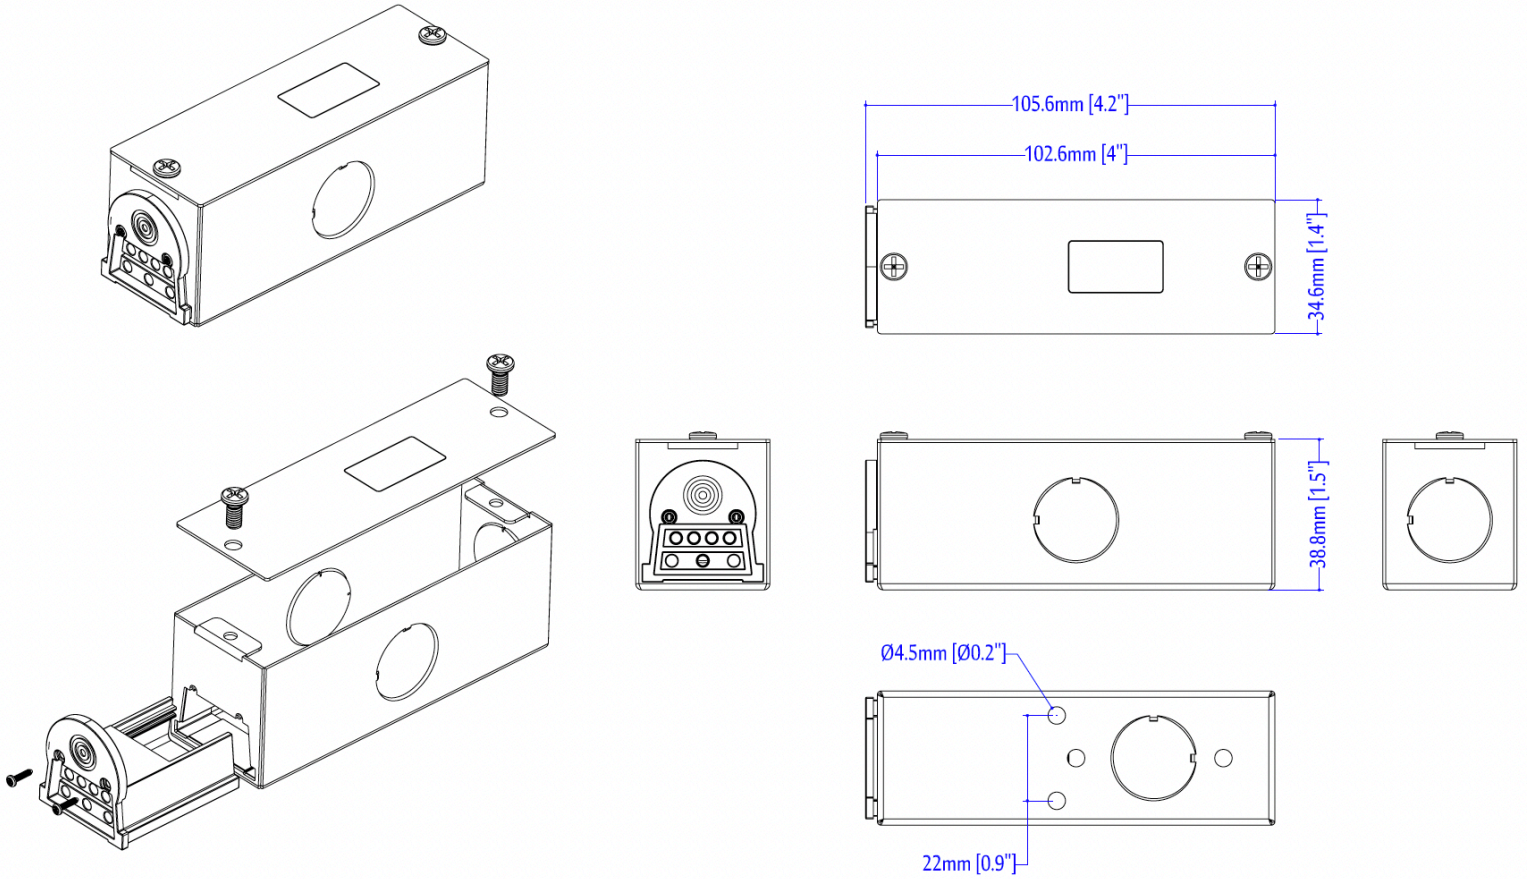

LIGHT EFFICIENT DESIGN HEADQUARTERS 188 S. Northwest Highway • Cary, IL 60013
INNOVATION & MANUFACTURING CENTER 30 Log Bridge Road, Building 200 • Middleton, MA 01949
847.380.3540 • led-llc.com

10.05.21 Information is subject to change without notice.