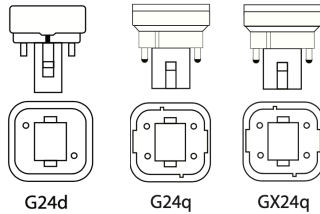

PL RETROFITS TYPE B BALLAST BYPASS

Omni-Directional PL Lamps

- Compatible with G24d (2-pin) & G24q (4-pin) sockets
- 2700K, 3500K, 4000K & 5000K color options
- Compact size allows it to fit in more applications
- For use in recessed and semi-enclosed fixtures only
- Not for use in enclosed fixtures

120-277 VOLT OPTIONS FOR USA

PART #	UPC	REPLACES	WATTAGE	LUMENS	CCT (K)	BASE
LED-7310-27K-G3	844006055615	UP TO 32W CFL	7W	890	2700K	G24d/G24q
LED-7310-35K-G3	844006055639	UP TO 32W CFL	7W	949	3500K	G24d/G24q
LED-7310-40K-G3	844006055646	UP TO 32W CFL	7W	970	4000K	G24d/G24q
LED-7310-50K-G3	844006055653	UP TO 32W CFL	7W	990	5000K	G24d/G24q