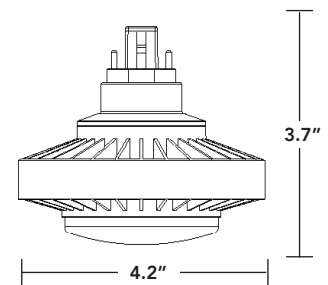

RECESSED CAN RETROFITS FOR 6" CANS AND LARGER

flexible 4-pin can retrofit

telescoping horizontal to vertical adapter

LED-7342

- 25W replaces up to 42W CFL.
- Appealing design delivers lumens via 140° beam angle.
- Rated for damp locations and in open fixtures only.
- Efficient die-cast aluminum heat sink keeps the lamp running cool.
- Includes 2.9" vertical extender and telescoping horizontal to vertical adapter (shown here).
- Available in 2700, 3500, and 4000K