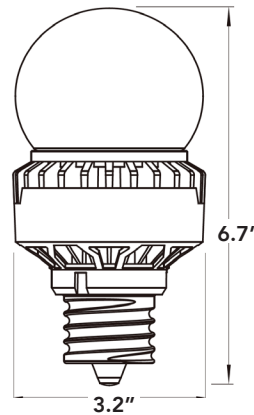

01.08.20 Information is subject to change without notice.

LED HIGH OUTPUT A-LAMPS 360° OMNI DIRECTIONAL DESIGN

LED-8015E

LED-8017E

LED-8018E

LED-8018M

LED-8019M

ORDERING GUIDE