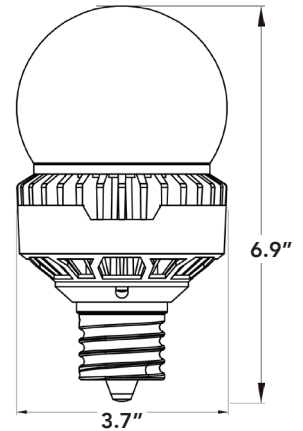

01.08.20 Information is subject to change without notice.

LED HIGH OUTPUT A-LAMPS 360° OMNI DIRECTIONAL DESIGN

LED-8015E

LED-8017E

LED-8018E

LED-8018M

LED-8019M

ORDERING GUIDE