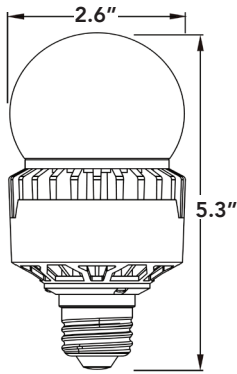

LED HIGH OUTPUT A-LAMPS 360° OMNI DIRECTIONAL DESIGN

LED-8015E