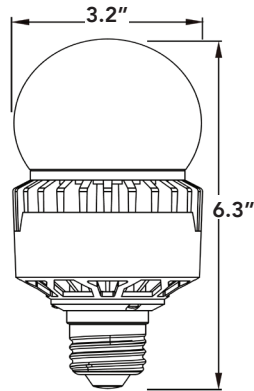

01.08.20 Information is subject to change without notice.

LED HIGH OUTPUT A-LAMPS 360° OMNI DIRECTIONAL DESIGN

LED-8015E

LED-8017E

LED-8018E

LED-8018M

LED-8019M

ORDERING GUIDE