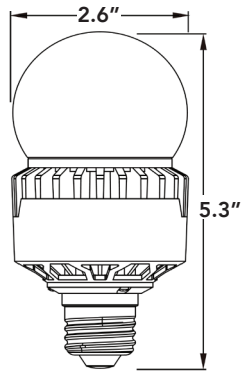

01.08.20 Information is subject to change without notice.

LED HIGH OUTPUT A-LAMPS 360° OMNI DIRECTIONAL DESIGN

LED-8015E

LED-8017E

LED-8018E

LED-8018M

LED-8019M

ORDERING GUIDE