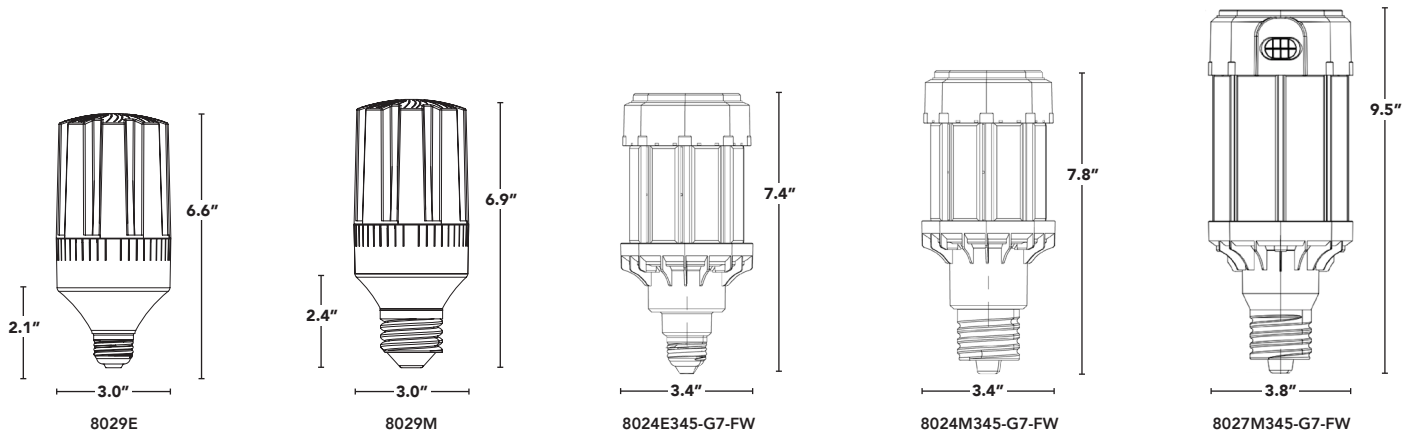

01.27.23 Information is subject to change without notice.

SUPERFLEX BOLLARD/POST TOPS

| PART # | UPC | REPLACES | WATTAGE | LUMENS | FLEXCOLOR | BASE | DLC CODES |
|------------------------|--------------|----------------|---------------|-------------|-------------------|------|-----------|
| LED-8029E345-A-FW | 84400606067 | 70W-100W-150W | 12W-18W-24W | 1550-3360 | 3000K/4000K/5000K | E26 | N/A |
| LED-8029M345-A-FW | 84400606068 | 70W-100W-150W | 12W-18W-24W | 1550-3360 | 3000K/4000K/5000K | EX39 | PVPFGTKS |
| LED-8024E345-G7-FW | 844006060718 | 175W-250W-320W | 35W-45W-60W | 5140-8870 | 3000K/4000K/5000K | E26 | N/A |
| LED-8024M345-G7-FW | 844006060725 | 175W-250W-320W | 35W-45W-60W | 5140-8870 | 3000K/4000K/5000K | EX39 | PE8R4NVO |
| LED-8027M345-G7-FW | 844006060756 | 320W-400W | 80W-100W-110W | 11370-15730 | 3000K/4000K/5000K | EX39 | PMXF5D5C |
| LED-8027M345-G7-FW-HV* | 844006077129 | 320W-400W | 80W-100W-110W | 11370-15730 | 3000K/4000K/5000K | EX39 | S-IESFDP |