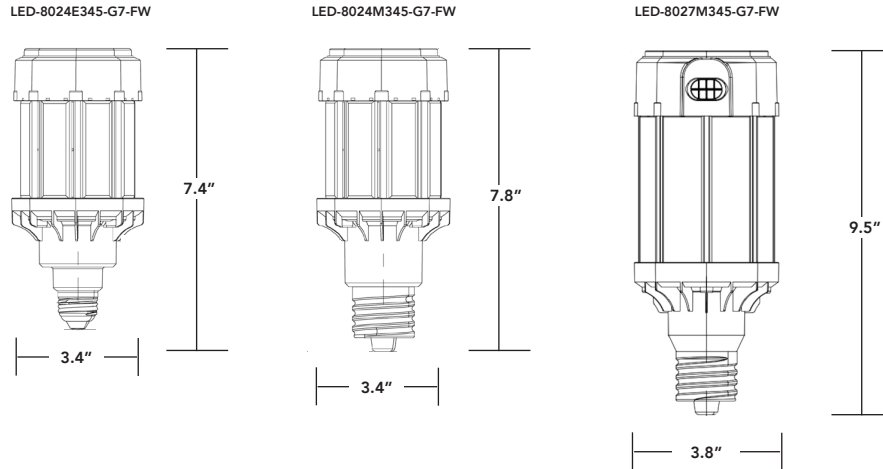

POST TOP RETROFITS 360° OMNI DIRECTIONAL DESIGN

ORDERING GUIDE

PART #	UPC	REPLACES	WATTAGE	CCT	BASE
LED-8024E345-G7-FW	844006060718	175W-250W-320W	35W - 45W - 60W	3000K/4000K/5000K	E26
LED-8024M345-G7-FW	844006060725	175W-250W-320W	35W - 45W - 60W	3000K/4000K/5000K	EX39
LED-8027M345-G7-FW	844006060756	320W-400W	80W - 100W - 110W	3000K/4000K/5000K	EX39

347 VOLT OPTIONS FOR CANADA

PART #	UPC	REPLACES	WATTAGE	CCT	BASE
LED-8024E345C-G7-FW	844006060732	175W-250W-320W	35W - 45W - 60W	3000K/4000K/5000K	E26
LED-8024M345C-G7-FW	844006060749	175W-250W-320W	35W - 45W - 60W	3000K/4000K/5000K	EX39
LED-8027M345C-G7-FW	844006060763	320W-400W	80W - 100W - 110W	3000K/4000K/5000K	EX39

LUMENS: LED-8024E345-G7-FW

WATTAGE	CCT	LUMENS
35W	3000K	5140
35W	4000K	5290
35W	5000K	5360
45W	3000K	6200
45W	4000K	6510
45W	5000K	6620
60W	3000K	8440
60W	4000K	8790
60W	5000K	8870

LUMENS: LED-8024M345-G7-FW

WATTAGE	CCT	LUMENS
35W	3000K	5140
35W	4000K	5290
35W	5000K	5360
45W	3000K	6200
45W	4000K	6510
45W	5000K	6620
60W	3000K	8440
60W	4000K	8790
60W	5000K	8870

LUMENS: LED-8027M345-G7-FW

WATTAGE	CCT	LUMENS
80W	3000K	10780
80W	4000K	11290
80W	5000K	11370
100W	3000K	13800
100W	4000K	14270
100W	5000K	14350
110W	3000K	15080
110W	4000K	15690
110W	5000K	15730

LIGHT EFFICIENT DESIGN HEADQUARTERS 188 S. Northwest Highway • Cary, IL 60013
INNOVATION & MANUFACTURING CENTER 30 Log Bridge Road, Building 200 • Middleton, MA 01949
847.380.3540 • led-llc.com