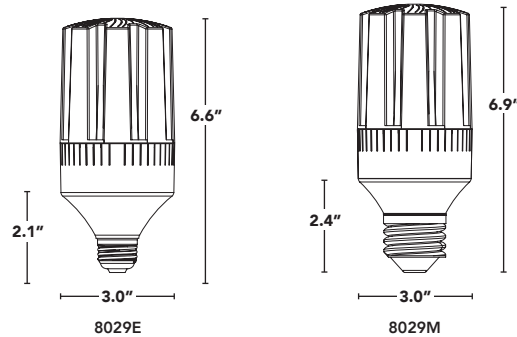

SCREW-IN
RETROFITS

SUPERFLEX BOLLARD

SUPERflex →
switch
between
wattages
& color
temps

- Switch between 12W, 18W & 24W replacing up to 150W HID.
- Change color temps with a flip of a switch.
- 360° design. Use base up, down or sideways without affecting performance.
- Pretested & potted drivers are burnt in 3x prior to shipping and protected against vibration & moisture.
- Engineered to work efficiently in enclosed fixtures & damp environments, while protecting against insects & dust.
- Dual stage MOV protection.
- USA designed & specified LED driver.
- Lamps dim to XX% by adjusting the wattage switch on the side of the lamp only” (The dimming % is a rounded number of the lowest lumens divided by the highest lumens.)
- Field adjustable light output.

ALSO WORKS ON 208V & 240V	INSTALL METHOD	MEDIUM + MUGOL BASE	MOUNTING	CRI	OPERATING TEMP	DIMMABLE	SURGE PROTECTION	50,000hrs RATED LIFE	

PART #	UPC	REPLACES	WATTAGE	LUMENS	FLEXCOLOR	BASE
LED-8029E345-A-FW	84400606067	70W-100W-150W	12W-18W-24W	1550-3360	3000K/4000K/5000K	E26
LED-8029M345-A-FW	84400606068	70W-100W-150W	12W-18W-24W	1550-3360	3000K/4000K/5000K	EX39

🇨🇦 347 VOLT OPTIONS FOR CANADA 🇨🇦

PART #	UPC	REPLACES	WATTAGE	LUMENS	FLEXCOLOR	BASE
LED-8029E345C-A-FW	84400606069	70W-100W-150W	12W-18W-24W	1550-3360	3000K/4000K/5000K	E26
LED-8029M345C-A-FW	84400606070	70W-100W-150W	12W-18W-24W	1550-3360	3000K/4000K/5000K	EX39

SUPERFLEX BOLLARD

PART #	UPC	REPLACES	WATTAGE	FLEXCOLOR	BASE
LED-8029E345-A-FW	84400606067	70W-100W-150W	12W-18W-24W	3000K/4000K/5000K	E26
LED-8029M345-A-FW	84400606068	70W-100W-150W	12W-18W-24W	3000K/4000K/5000K	EX39