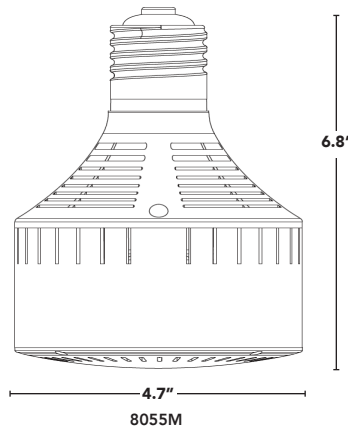

RECESSED CAN

PART #	UPC	REPLACES	WATTAGE	LUMENS	COLOR (K)	BASE
LED-8055E27	844006081157	100W HID	30W	2537	2700K	E26
LED-8055E42	844006081164	100W HID	30W	2841	4200K	E29
LED-8055E57	844006081171	100W HID	30W	2885	5700K	E26
LED-8055M27	844006081850	100W HID	30W	2537	2700K	EX39
LED-8055M42	844006081867	100W HID	30W	2841	4200K	EX39
LED-8055M57	844006081874	100W HID	30W	2885	5700K	EX39
LED-8045M27	844006080099	175W HID	50W	3506	2700K	EX39
LED-8045M30	844006037253	175W HID	50W	3506	3000K	EX39
LED-8045M42	844006080464	175W HID	50W	4341	4200K	EX39
LED-8045M50	844006080457	175W HID	50W	4886	5000K	EX39

🇨🇦 347 VOLT OPTIONS FOR CANADA 🇨🇦

PART #	UPC	REPLACES	WATTAGE	LUMENS	COLOR (K)	BASE
LED-8055E27C	844006081225	100W HID	30W	2537	2700K	E26
LED-8055E42C	844006081232	100W HID	30W	2841	4200K	E29
LED-8055E57C	844006081249	100W HID	30W	2885	5700K	E26
LED-8055M27C	844006082123	100W HID	30W	2537	2700K	EX39
LED-8055M42C	844006082130	100W HID	30W	2841	4200K	EX39
LED-8055M57C	844006082147	100W HID	30W	2885	5700K	EX39
LED-8045M27C	844006081072	175W HID	50W	3506	2700K	EX39
LED-8045M42C	844006081089	175W HID	50W	4341	4200K	EX39
LED-8045M50C	844006081096	175W HID	50W	4886	5000K	EX39