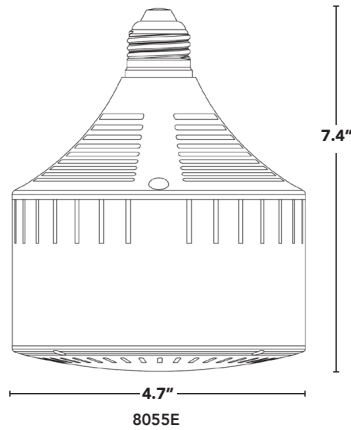

RECESSED CAN

PART #	UPC	REPLACES	WATTAGE	LUMENS	COLOR (K)	BASE
LED-8055E27	844006081157	100W HID	30W	2537	2700K	E26
LED-8055E42	844006081164	100W HID	30W	2841	4200K	E29
LED-8055E57	844006081171	100W HID	30W	2885	5700K	E26
LED-8055M27	844006081850	100W HID	30W	2537	2700K	EX39
LED-8055M42	844006081867	100W HID	30W	2841	4200K	EX39
LED-8055M57	844006081874	100W HID	30W	2885	5700K	EX39
LED-8045M27	844006080099	175W HID	50W	3506	2700K	EX39
LED-8045M30	844006037253	175W HID	50W	3506	3000K	EX39
LED-8045M42	844006080464	175W HID	50W	4341	4200K	EX39
LED-8045M50	844006080457	175W HID	50W	4886	5000K	EX39

🇨🇦 347 VOLT OPTIONS FOR CANADA 🇨🇦

PART #	UPC	REPLACES	WATTAGE	LUMENS	COLOR (K)	BASE
LED-8055E27C	844006081225	100W HID	30W	2537	2700K	E26
LED-8055E42C	844006081232	100W HID	30W	2841	4200K	E29
LED-8055E57C	844006081249	100W HID	30W	2885	5700K	E26
LED-8055M27C	844006082123	100W HID	30W	2537	2700K	EX39
LED-8055M42C	844006082130	100W HID	30W	2841	4200K	EX39
LED-8055M57C	844006082147	100W HID	30W	2885	5700K	EX39
LED-8045M27C	844006081072	175W HID	50W	3506	2700K	EX39
LED-8045M42C	844006081089	175W HID	50W	4341	4200K	EX39
LED-8045M50C	844006081096	175W HID	50W	4886	5000K	EX39