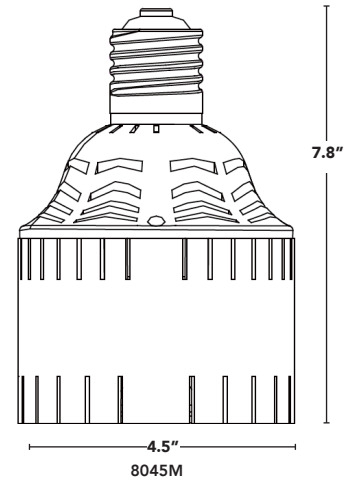

RECESSED CAN

PART #	UPC	REPLACES	WATTAGE	LUMENS	COLOR (K)	BASE
LED-8055E27	844006081157	100W HID	30W	2537	2700K	E26
LED-8055E42	844006081164	100W HID	30W	2841	4200K	E29
LED-8055E57	844006081171	100W HID	30W	2885	5700K	E26
LED-8055M27	844006081850	100W HID	30W	2537	2700K	EX39
LED-8055M42	844006081867	100W HID	30W	2841	4200K	EX39
LED-8055M57	844006081874	100W HID	30W	2885	5700K	EX39
LED-8045M27	844006080099	175W HID	50W	3506	2700K	EX39
LED-8045M30	844006037253	175W HID	50W	3506	3000K	EX39
LED-8045M42	844006080464	175W HID	50W	4341	4200K	EX39
LED-8045M50	844006080457	175W HID	50W	4886	5000K	EX39

🇨🇦 347 VOLT OPTIONS FOR CANADA 🇨🇦

PART #	UPC	REPLACES	WATTAGE	LUMENS	COLOR (K)	BASE
LED-8055E27C	844006081225	100W HID	30W	2537	2700K	E26
LED-8055E42C	844006081232	100W HID	30W	2841	4200K	E29
LED-8055E57C	844006081249	100W HID	30W	2885	5700K	E26
LED-8055M27C	844006082123	100W HID	30W	2537	2700K	EX39
LED-8055M42C	844006082130	100W HID	30W	2841	4200K	EX39
LED-8055M57C	844006082147	100W HID	30W	2885	5700K	EX39
LED-8045M27C	844006081072	175W HID	50W	3506	2700K	EX39
LED-8045M42C	844006081089	175W HID	50W	4341	4200K	EX39
LED-8045M50C	844006081096	175W HID	50W	4886	5000K	EX39