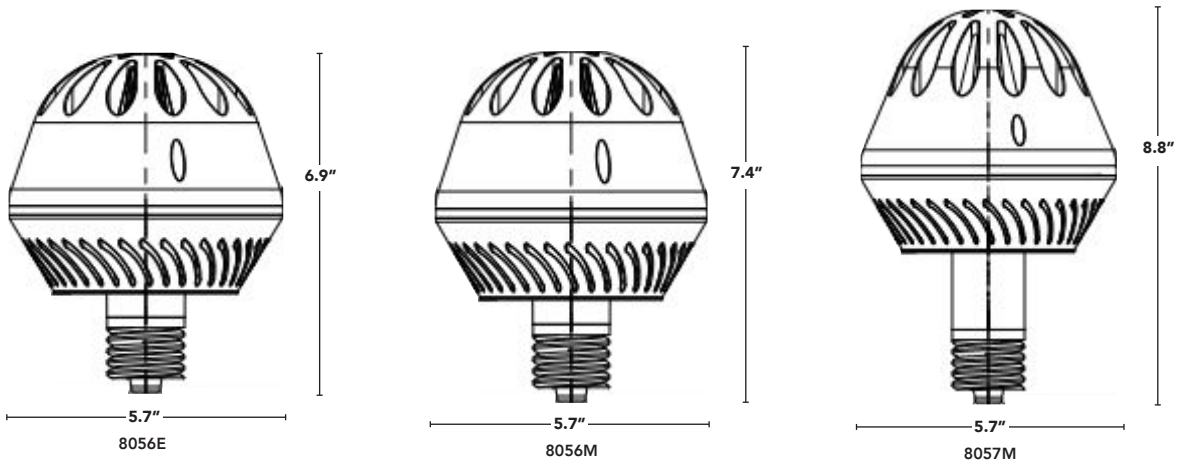

LOW BAY

PART #	UPC	REPLACES	WATTAGE	LUMENS	COLOR*	BASE
LED-8056E40-A	844006047153	175W HID	45W	5334	4000K	E26
LED-8056E50-A	844006047177	175W HID	45W	5560	5000K	E26
LED-8056M40-A	844006082871	175W HID	45W	5334	4000K	EX39
LED-8056M50-A	844006082888	175W HID	45W	5560	5000K	EX39
LED-8057M40-A	844006082895	250W HID	75W	9607	4000K	EX39
LED-8057M50-A	844006082901	250W HID	75W	9236	5000K	EX39

🇨🇦 347 VOLT OPTIONS FOR CANADA 🇨🇦

PART #	UPC	REPLACES	WATTAGE	LUMENS	COLOR*	BASE
LED-8056E40C-A	844006047160	175W HID	45W	5334	4000K	E26
LED-8056E50C-A	844006047184	175W HID	45W	5560	5000K	E26
LED-8056M40C-A	844006031749	175W HID	45W	5334	4000K	EX39
LED-8056M50C-A	844006082925	175W HID	45W	5560	5000K	EX39
LED-8057M40C-A	844006082932	250W HID	75W	9607	4000K	EX39
LED-8057M50C-A	844006082949	250W HID	75W	9236	5000K	EX39