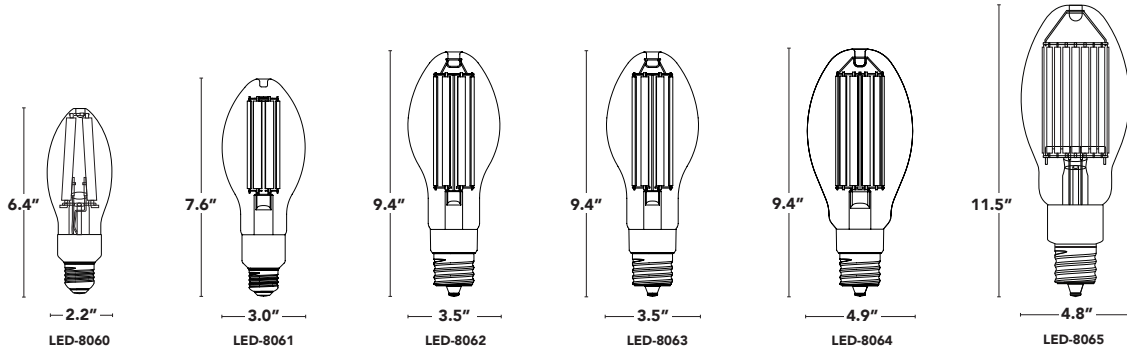

DIMENSIONS

PART #	UPC	REPLACES	WATTAGE	LUMENS	CCT	BASE	DLC CODE
LED-8060E22	197810025238	100W HID	15W	2250	2200K	E26	N/A
LED-8060E40	197810025245			2700	4000K		
LED-8060E50	197810025252			5000K			
LED-8061E22	844006009564	150W HID	28W	3500	2200K	E26	N/A
LED-8061E40	844006009571			4000	4000K		
LED-8061E50	844006009649			5000K			
LED-8062M22	844006009588	175W HID	32W	4500	2200K	E26	S-GWK504
LED-8062M40	844006009595			5500	4000K		S-R0KVCD
LED-8062M50	844006009656			5000K	S-QMVCPP		
LED-8063M22	844006009601	250W HID	45W	6000	2200K	E26	S-4TT6TD
LED-8063M40	844006009618			7500	4000K		S-28J27V
LED-8063M50	844006009663			5000K	S-HVHFS4		
LED-8064M22	844006009625	320W HID	54W	8000	2200K	EX39	S-VTX47S
LED-8064M40	844006009632			10000	4000K		S-7H6M3B
LED-8064M50	844006009670			5000K	S-N8ZBD7		
LED-8065M22	197810025269	400W HID	85W	13600	2200K	EX39	N/A
LED-8065M40	197810025276			15725	4000K		
LED-8065M50	197810025283			5000K