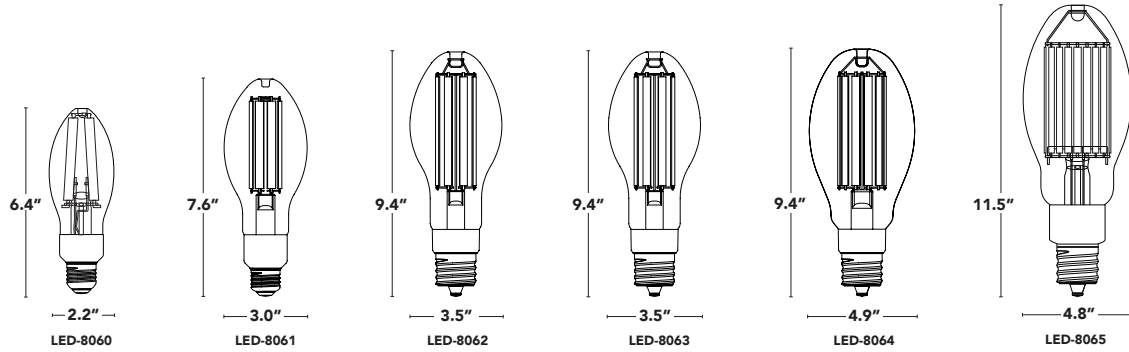

- Available up to 85W replacing up to 450W HID.
- Mimics traditional HID lamps in shape, size & light distribution.
- Ideal for decorative post top fixtures w/ glass lenses.
- Rated for enclosed fixtures.
- Available in 2200K, 4000K and 5000K.

-----> **DESIGNED W/ GLASS LENSES IN MIND**

PART #	UPC	REPLACES	WATTAGE	LUMENS	CCT	BASE	DLC CODE
LED-8060E40*	197810025245	50W HID	15W	2700	4000K	E26	N/A
LED-8061E40	844006009571	150W HID	28W	4000			N/A
LED-8062M40	844006009595	175W HID	32W	5500		EX39	S-R0KVCD
LED-8063M40	844006009618	250W HID	45W	7500			S-28J27V
LED-8064M40	844006009632	320W HID	54W	10000			S-7H6M3B
LED-8065M40*	197810025283	450W HID	85W	15725			N/A

## DIMENSIONS

PART #	UPC	REPLACES	WATTAGE	LUMENS	CCT	BASE	DLC CODE
LED-8060E22	197810025238	50W HID	15W	2250	2200K	E26	N/A
LED-8060E40	197810025245			2700	4000K		
LED-8060E50	197810025252			5000K			
LED-8061E22	844006009564	150W HID	28W	3500	2200K	E26	N/A
LED-8061E40	844006009571			4000	4000K		
LED-8061E50	844006009649			5000K			
LED-8062M22	844006009588	175W HID	32W	4500	2200K	E26	S-GWK504
LED-8062M40	844006009595			5500	4000K		S-R0KVCD
LED-8062M50	844006009656			5000K	S-QMVCPP		
LED-8063M22	844006009601	250W HID	45W	6000	2200K	E26	S-4TT6TD
LED-8063M40	844006009618			7500	4000K		S-28J27V
LED-8063M50	844006009663			5000K	S-HVHFS4		
LED-8064M22	844006009625	320W HID	54W	8000	2200K	EX39	S-VTX47S
LED-8064M40	844006009632			10000	4000K		S-7H6M3B
LED-8064M50	844006009670			5000K	S-N8ZBD7		
LED-8065M22	197810025269	450W HID	85W	13600	2200K	E26	N/A
LED-8065M40	197810025276			15725	4000K		
LED-8065M50	197810025283			5000K			