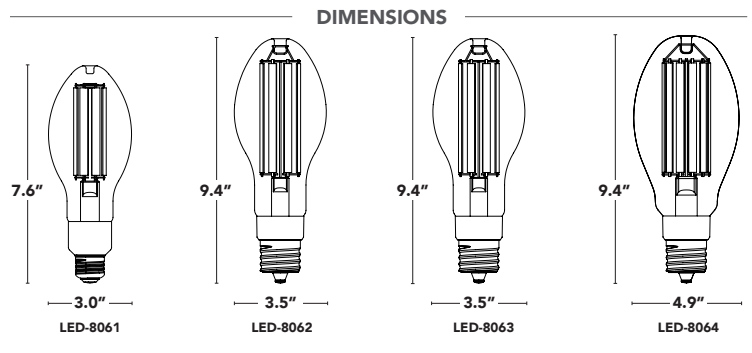

Light Efficient Design | FILAMENT STYLE RETROFIT

- Available up to 54W replacing up to 320W HID.
- Mimics traditional HID lamps in shape, size & light distribution.
- Ideal for decorative post top fixtures w/ glass lenses.
- Rated for enclosed fixtures.

----- **DESIGNED W/ GLASS LENSES IN MIND**

120-277V
ALSO WORKS ON 208V & 240V

UL TYPE B
BALLAST BYPASS

MEDIUM + MOGUL BASE

ENCLOSED FIXTURES

360°
BEAM ANGLE

80+
CRI

L70
50,000hrs RATED LIFE