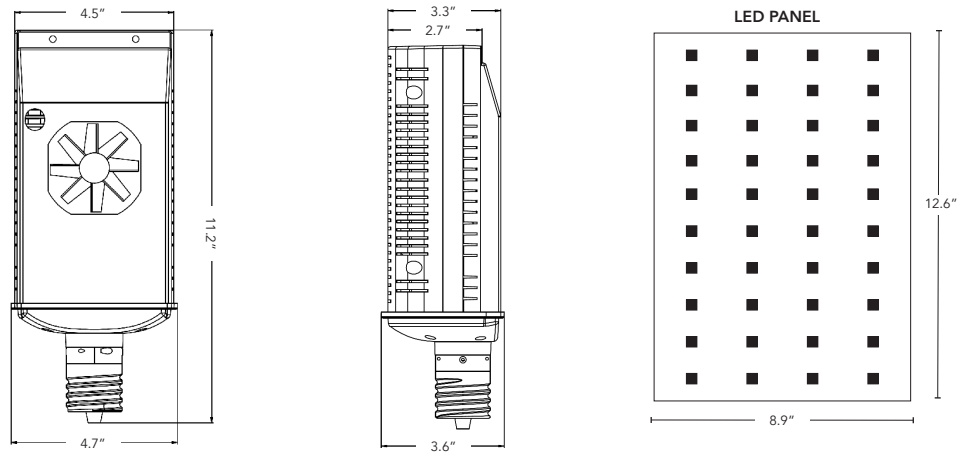

SHOE BOX & WALL PACK RETROFITS HORIZONTAL MOUNTING

ORDERING GUIDE

PART #	UPC	REPLACES	WATTAGE	LUMENS	CCT (K)	BASE	DLC CODE
LED-8091M30	844006051112	UP TO 1000W HID	320W	43090	3000K*	EX39	PULQGPJD
LED-8091M40	844006051136	UP TO 1000W HID	320W	43380	4000K	EX39	PMFPL84J
LED-8091M50	844006051150	UP TO 1000W HID	320W	44610	5000K	EX39	P9KKNUJL
LED-8091M30-HV	844006055370	UP TO 1000W HID	320W	43090	3000K*	EX39	N/A
LED-8091M40-HV	844006055394	UP TO 1000W HID	320W	43380	4000K	EX39	N/A
LED-8091M50-HV	844006055417	UP TO 1000W HID	320W	44610	5000K	EX39	N/A

* 3000K special order only

LIGHT EFFICIENT DESIGN HEADQUARTERS 188 S. Northwest Highway • Cary, IL 60013
INNOVATION & MANUFACTURING CENTER 30 Log Bridge Road, Building 200 • Middleton, MA 01949
847.380.3540 • led-llc.com

07.23.20 Information is subject to change without notice.