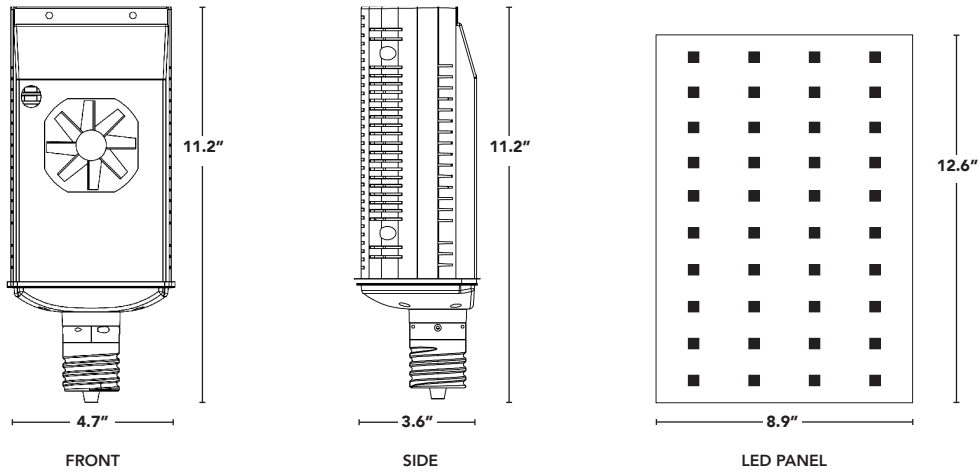

SCREW-IN
RETROFITS

SHOE BOX & WALL PACK

includes ->
support
feet to
prevent
socket sag

- > 320W models replacing 1000W HID.
- > LED panel is adhered on lens within fixture.
- > Lens must be flat and made of glass.
- > Includes a fan and thermal sensor to run cool and ensure a long and bright life.
- > Enclosed fixture required.
- > Type V optic.
- > Available in 4000 and 5000K.
- > 3000K special order - MOQ of 100 pieces.
- > LED-8091: 120-277V
(can be used on 208V & 240V).
- > LED-8091-HV: 277-480V
(can be used on 347V).
- > "D" Models dim to 50% by selecting "LO" on the switch located on the top of the lamp only

								
YEAR 5 WARRANTY	120/ 480V	ULTYPE B BALLAST BYPASS INSTALL METHOD	MOGUL BASE	ACTIVE COOLING	70+ CRI	-40°F to 122°F OPERATING TEMP	50,000hrs RATED LIFE	10kA SURGE PROTECTION

PART #	UPC	REPLACES	WATTAGE	LUMENS	COLOR	BASE
LED-8091M50D	844006077587	up to 1000W HID	320W	44610	5000K	EX39
LED-8091M50D-HV	844006077594	up to 1000W HID	320W	44610	5000K	EX39

SCREW-IN
RETROFITS

SHOE BOX & WALL PACK

PART #	UPC	REPLACES	WATTAGE	LUMENS	COLOR	BASE	DLC CODE
LED-8091M30D*	844006077556	up to 1000W HID	320W	43090	3000K*	EX39	S-IHEWFN
LED-8091M40D	844006077563	up to 1000W HID	320W	43380	4000K	EX39	S-38E4T9
LED-8091M50D	844006077587	up to 1000W HID	320W	44610	5000K	EX39	S-I0TZBH
LED-8091M40D-HV	844006077570	up to 1000W HID	320W	43380	4000K	EX39	S-24I3PX
LED-8091M50D-HV	844006077594	up to 1000W HID	320W	44610	5000K	EX39	S-BL4W5K