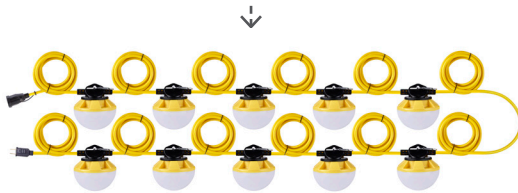

WORK
LIGHTS

TEMPORARY WORK SITE LIGHTS

- > Daisy-chain multiple sets together (see table below).
- > Lights come in permanently connected.
- > Offers a flexible solution for temporary lighting.
- > Operated on standard 120V power.
- > Total string lengths: 100ft.
- > No bulbs or ballasts to replace.
- > LED-9003-50K-10PK-163-G2 plug: 3 Prong
LED-9003-50K-10PK-182-G2 plug: 2 Prong

10 lights per
string

DAISY-CHAIN

INGRESS
PROTECTION

CRI

BEAM ANGLE

-40°F TO 104°F

OPERATING
TEMP

50,000hrs
RATED LIFE

PART #	UPC	REPLACES	WATTAGE	LUMENS	COLOR	DAISY-CHAIN
LED-9003-50K-10PK-163-G2	844006080129	900W INC (10 x 90W)	120W (10 x 12W)	15,000 (per string)	5000K	5 strings (500FT)
LED-9003-50K-10PK-182-G2	844006080136	900W INC (10 x 90W)	120W (10 x 12W)	15,000 (per string)	5000K	3 strings (300FT)