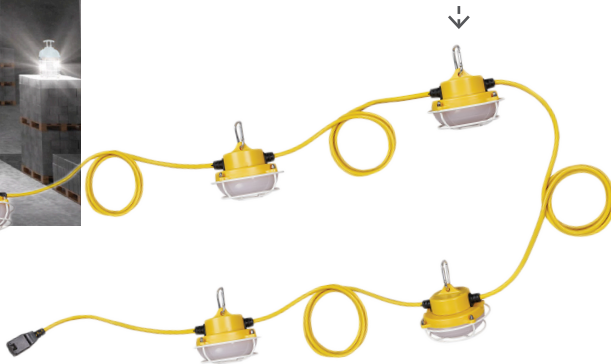

WORK LIGHTS

TEMPORARY WORK SITE LIGHTS

quick install
metal hook

- > Daisy-chain multiple sets together (see table below).
- > Lights come in permanently connected.
- > Offers a flexible solution for temporary lighting.
- > Operated on standard 120V power.
- > Total string lengths:
 - 5 pack = 50'
 - 10 pack = 100'.
- > No bulbs or ballasts to replace.
- > LED-9003-50K-10PK-163 cord is a 3 wire, 16 gauge.
- > LED-9003-50K-5PK cord is a 3 wire, 18 gauge.

DAISY-CHAIN

INGRESS PROTECTION

CRI

BEAM ANGLE

-40°F TO 104°F

OPERATING TEMP

50,000hrs RATED LIFE

PART #	UPC	REPLACES	WATTAGE	LUMENS	COLOR	DAISY-CHAIN
LED-9003-50K-5PK	844006038342	300W Incandescent (5 x 60W)	40W (5 x 8W)	5000 (per string)	5000K	10 strings (500FT)
LED-9003-50K-10PK-163	844006061838	600W Incandescent (10 x 60W)	80W (10 x 8W)	10000 (per string)	5000K	7 strings (700FT)

*5PK is ETL
*10PK is CETL

TEMPORARY WORK LIGHTS

with cage ->

9003-50K-5PK

<- no cage

9003-50K-10PK-163