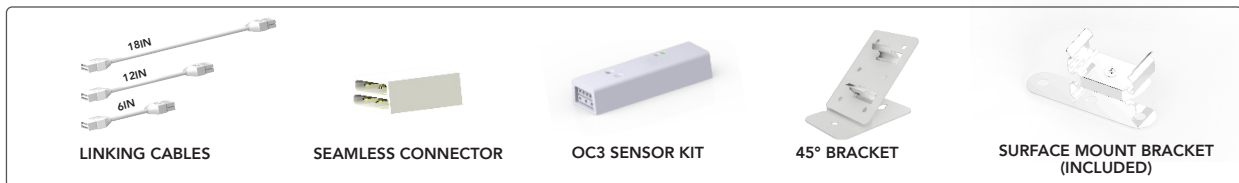

LEDBARKIT-INTERNAL DRIVER (LBI) UNDER CABINET

under cabinet task fixture

RP-LBI-G1

RP-LBI-G1-IP

PART #	UPC	DESCRIPTION	WATTAGE	LUMENS	CCT
RP-LBI-G1-4F-15W-40K-B	844006024215	4FT BASE INTERNAL DRIVE LIGHT BAR	15W	1996	4000K
RP-LBI-G1-2F-6W-27K-WC2	844006024826	2FT PRO WARM CCT INTERNAL DRIVE LIGHT BAR	6/9/12	696-1524	2700/3000/3500
RP-LBI-G1-2F-6W-40K-WC	844006023867	2FT PRO INTERNAL DRIVE LIGHT BAR	6/9/12	780-1560	3500/4000/5000
RP-LBI-G1-3F-10W-27K-WC2	844006024833	3FT PRO WARM CCT INTERNAL DRIVE LIGHT BAR	10/12/15	1270-1980	2700/3000/3500
RP-LBI-G1-3F-10W-40K-WC	844006023959	3FT PRO INTERNAL DRIVE LIGHT BAR	10/12/15	1400-2100	3500/4000/5000
RP-LBI-G1-4F-15W-27K-WC2	844006024840	4FT PRO WARM CCT INTERNAL DRIVE LIGHT BAR	10/15/25	1260-3400	2700/3000/3500
RP-LBI-G1-4F-15W-40K-WC	844006024079	4FT PRO INTERNAL DRIVE LIGHT BAR	10/15/25	1462-3653	3500/4000/5000
RP-LBI-G1-IP-2F-120V-SW	844006049850	2FT INCOMING POWER - 120V PLUG W/ CORD SWITCH AND OUTPUT CAP	N/A	N/A	N/A
RP-LBI-G1-IP-7F-120V-SW	844006049843	7FT INCOMING POWER - 120V PLUG W/ CORD SWITCH AND OUTPUT CAP	N/A	N/A	N/A

ACCESSORIES

RemPhos by Light Efficient Design
lighting on target

LIGHT EFFICIENT DESIGN HEADQUARTERS 188 S. Northwest Highway • Cary, IL 60013
INNOVATION & MANUFACTURING CENTER 30 Log Bridge Road, Building 200 • Middleton, MA 01949