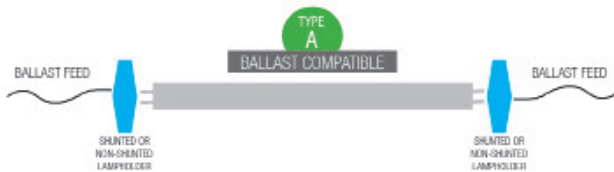

# T5 RETROFITS

BALLAST COMPATIBLE - TYPE A - DOUBLE-ENDED POWER

VOLTAGE

INSTALL METHOD

BEAM ANGLE

OPERATING TEMP

NATIONAL  
SANITATION  
FOUNDATION

CRI

## easiest installation

works on  
program start  
ballasts

- 11W & 25W models.
- Available in 2ft & 4ft lengths.
- 3000K, 3500K, 4000K & 5000K color options.
- Beautiful uniform illumination from our glass construction.
- Frosted lens softens the light output.