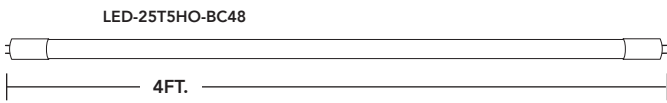

T5 RETROFITS BALLAST COMPATIBLE - TYPE A

PART NUMBER BUILDER

MFR	WATTAGE	PRODUCT	CCT	TECHNOLOGY	LENGTH (IN)	GENERATION
LED		T5HO		BC		G3
	11 25		830=3000K/85CRI 835=3500K/85CRI 840=4000K/85CRI 850=5000K/85CRI		24 48	

ORDERING EXAMPLE
LED-11T5HO-840BC24-G3