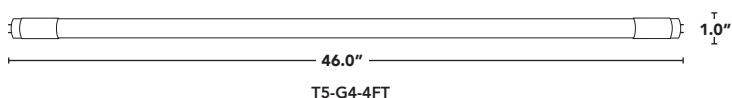

PIN-BASE
RETROFITS

HYBRID TOTALTUBE T5 G4 CAN BE USED WITH OR WITHOUT A BALLAST

shatterproof ↑
glass lens

- > 2 methods of installation (UL Type A + B).
- > Can use with a ballast or bypass the ballast.
- > Single or double ended.
- > New wide 240° beam angle.
- > Available in 2 ft, 3ft & 4ft lengths.
- > Suitable for dry & damp locations.
- > Shatterproof glass construction.
- > Frosted lens.
- > UL classified retrofit listed.
- > 5 year standard warranty, L70 > 50,000 HRS.
- > For dimmable options, use our Type C Tubes.

L70
50,000hrs
RATED LIFE

PART #	UPC	REPLACES	WATTAGE	LUMENS	COLOR*	BASE
RP-TOTALTUBE-T5-2FT-840-G4	844006079864	24W FL	12W	1500	4000K	G5
RP-TOTALTUBE-T5-3FT-840-G4	844006079895	39W FL	18W	2250	4000K	G5
RP-TOTALTUBE-T5-4FT-840-G4	844006079925	54W FL	24W	3500	4000K	G5

* additional color temperatures shown on page 2

** ballast compatibility list shown on page 3

TOTALTUBE T5 G4

Maximum number of lamps per circuit is 40 units. Product is designed to operate on standard electrical systems, and may be incompatible with unconventional electrical systems. Please see installation instructions for more details.