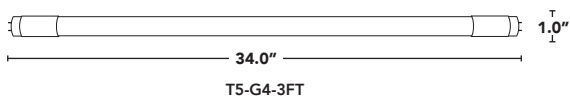

PIN-BASE
RETROFITS

HYBRID TOTALTUBE T5 G4 CAN BE USED WITH OR WITHOUT A BALLAST

shatterproof ↑
glass lens

- > 2 methods of installation (UL Type A + B).
- > Can use with a ballast or bypass the ballast.
- > Single or double ended.
- > New wide 240° beam angle.
- > Available in 2 ft, 3ft & 4ft lengths.
- > Suitable for dry & damp locations.
- > Shatterproof glass construction.
- > Frosted lens.
- > UL classified retrofit listed.
- > 5 year standard warranty, L70 > 50,000 HRS.
- > For dimmable options, use our Type C Tubes.

L70
50,000hrs
RATED LIFE

PART #	UPC	REPLACES	WATTAGE	LUMENS	COLOR*	BASE
RP-TOTALTUBE-T5-2FT-840-G4	844006079864	24W FL	12W	1500	4000K	G5
RP-TOTALTUBE-T5-3FT-840-G4	844006079895	39W FL	18W	2250	4000K	G5
RP-TOTALTUBE-T5-4FT-840-G4	844006079925	54W FL	24W	3500	4000K	G5

* additional color temperatures shown on page 2

** ballast compatibility list shown on page 3

TOTALTUBE T5 G4

Maximum number of lamps per circuit is 40 units. Product is designed to operate on standard electrical systems, and may be incompatible with unconventional electrical systems. Please see installation instructions for more details.