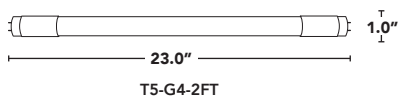

PIN-BASE
RETROFITS

HYBRID TOTALTUBE T5 G4 CAN BE USED WITH OR WITHOUT A BALLAST

shatterproof ↑
glass lens

- > 2 methods of installation (UL Type A + B).
- > Can use with a ballast or bypass the ballast.
- > Single or double ended.
- > New wide 240° beam angle.
- > Available in 2 ft, 3ft & 4ft lengths.
- > Suitable for dry & damp locations.
- > Shatterproof glass construction.
- > Frosted lens.
- > UL classified retrofit listed.
- > 5 year standard warranty, L70 > 50,000 HRS.
- > For dimmable options, use our Type C Tubes.

L70
50,000hrs
RATED LIFE

PART #	UPC	REPLACES	WATTAGE	LUMENS	COLOR*	BASE
RP-TOTALTUBE-T5-2FT-840-G4	844006079864	24W FL	12W	1500	4000K	G5
RP-TOTALTUBE-T5-3FT-840-G4	844006079895	39W FL	18W	2250	4000K	G5
RP-TOTALTUBE-T5-4FT-840-G4	844006079925	54W FL	24W	3500	4000K	G5

* additional color temperatures shown on page 2

** ballast compatibility list shown on page 3

TOTALTUBE T5 G4

Maximum number of lamps per circuit is 40 units. Product is designed to operate on standard electrical systems, and may be incompatible with unconventional electrical systems. Please see installation instructions for more details.