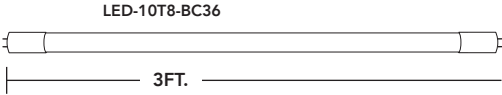

T8 RETROFITS BALLAST COMPATIBLE - TYPE A

PART NUMBER BUILDER

MFR	WATTAGE	PRODUCT	CCT	TECHNOLOGY	LENGTH (IN)	GENERATION
LED		T8		BC		G3
	8		830=3000K/85CRI		24	
	10		835=3500K/85CRI		36	
	12		840=4000K/85CRI		48	
	15		850=5000K/85CRI			

ORDERING EXAMPLE
LED-8T8-840BC24-G3

ORDERING GUIDE

PART #	UPC	REPLACES	WATTAGE	LUMENS	CCT (K)	BASE	LENGTH	QUICK SHIP	DLC CODES
LED-8T8-830BC24-G3	844006022693	17W	9W	1200	3000K	G13	2 FT		PL9DP9FQEFFO
LED-8T8-835BC24-G3	844006022709	17W	9W	1200	3500K	G13	2 FT		PL15QXQ2UMX6
LED-8T8-840BC24-G3	844006022716	17W	9W	1250	4000K	G13	2 FT		PL519N6JTCVG
LED-8T8-850BC24-G3	844006022723	17W	9W	1250	5000K	G13	2 FT		PL65VJ7NJ6GQ
LED-10T8-830BC36-G3	844006022730	25W	12W	1400	3000K	G13	3FT		PLA9Y3Y08XFY
LED-10T8-835BC36-G3	844006022747	25W	12W	1400	3500K	G13	3FT		PL8JRJVHALI
LED-10T8-840BC36-G3	844006022754	25W	12W	1450	4000K	G13	3 FT		PLLR74HFO95I
LED-10T8-850BC36-G3	844006022761	25W	12W	1450	5000K	G13	3 FT		PL8R3A1NWRTN
LED-12T8-830BC48-G3	844006022778	32W	12W	1700	3000K	G13	3 FT		PLKUL294MB91
LED-12T8-835BC48-G3	844006022785	32W	12W	1700	3500K	G13	4 FT		PLI9KNB3HRNT
LED-12T8-840BC48-G3	844006022792	32W	12W	1800	4000K	G13	4 FT		PLN50W07F46C
LED-12T8-850BC48-G3	844006022808	32W	12W	1800	5000K	G13	4 FT		PLW1F5QEFND6
LED-15T8-830BC48-G3	844006022815	32W	15W	2100	3000K	G13	4 FT		PL50S3FM53H0
LED-15T8-835BC48-G3	844006022822	32W	15W	2100	3500K	G13	4 FT		PLUJ6IF5L4XZ
LED-15T8-840BC48-G3	844006022839	32W	15W	2200	4000K	G13	4 FT		PLCRRD4O4E24
LED-15T8-850BC48-G3	844006023846	32W	15W	2200	5000K	G13	4 FT		PLH23JURYC5OZ
LED-15U6-830BC-G3	844006024239	32W	15W	2100	3000K	2G13	2 FT		PLJTB9L35ADD
LED-15U6-835BC-G3	844006024246	32W	15W	2100	3500K	2G13	2 FT		PLEAE3AEWZW2
LED-15U6-840BC-G3	844006024253	32W	15W	2200	4000K	2G13	2 FT		PLDBBRUIE7G8
LED-15U6-850BC-G3	844006024260	32W	15W	2200	5000K	2G13	2 FT		PLY5N8W9E7PF