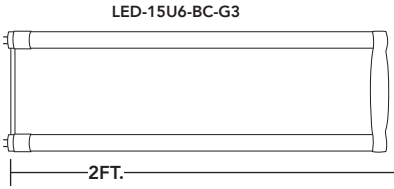

T8 RETROFITS BALLAST COMPATIBLE - TYPE A

PART NUMBER BUILDER

MFR	WATTAGE	PRODUCT	CCT	TECHNOLOGY	LENGTH (IN)	GENERATION
LED		T8		BC		G3
	8		830=3000K/85CRI		24	
	10		835=3500K/85CRI		36	
	12		840=4000K/85CRI		48	
	15		850=5000K/85CRI			

ORDERING EXAMPLE
LED-8T8-840BC24-G3

ORDERING GUIDE

PART #	UPC	REPLACES	WATTAGE	LUMENS	CCT (K)	BASE	LENGTH	QUICK SHIP	DLC CODES
LED-8T8-830BC24-G3	844006022693	17W	9W	1200	3000K	G13	2 FT		PL9DP9FQEFFO
LED-8T8-835BC24-G3	844006022709	17W	9W	1200	3500K	G13	2 FT		PL15QXQ2UMX6
LED-8T8-840BC24-G3	844006022716	17W	9W	1250	4000K	G13	2 FT		PL519N6JTCVG
LED-8T8-850BC24-G3	844006022723	17W	9W	1250	5000K	G13	2 FT		PL65VJ7NJ6GQ
LED-10T8-830BC36-G3	844006022730	25W	12W	1400	3000K	G13	3FT		PLA9Y3Y08XFY
LED-10T8-835BC36-G3	844006022747	25W	12W	1400	3500K	G13	3FT		PL8JRJVHALI
LED-10T8-840BC36-G3	844006022754	25W	12W	1450	4000K	G13	3 FT		PLLR74HFO95I
LED-10T8-850BC36-G3	844006022761	25W	12W	1450	5000K	G13	3 FT		PL8R3A1NWRTN
LED-12T8-830BC48-G3	844006022778	32W	12W	1700	3000K	G13	3 FT		PLKUL294MB91
LED-12T8-835BC48-G3	844006022785	32W	12W	1700	3500K	G13	4 FT		PLI9KNB3HRNT
LED-12T8-840BC48-G3	844006022792	32W	12W	1800	4000K	G13	4 FT		PLN50W07F46C
LED-12T8-850BC48-G3	844006022808	32W	12W	1800	5000K	G13	4 FT		PLW1F5QEFND6
LED-15T8-830BC48-G3	844006022815	32W	15W	2100	3000K	G13	4 FT		PL50S3FM53H0
LED-15T8-835BC48-G3	844006022822	32W	15W	2100	3500K	G13	4 FT		PLUJ6IF5L4XZ
LED-15T8-840BC48-G3	844006022839	32W	15W	2200	4000K	G13	4 FT		PLCRRD4O4E24
LED-15T8-850BC48-G3	844006023846	32W	15W	2200	5000K	G13	4 FT		PLH23JURYC5OZ
LED-15U6-830BC-G3	844006024239	32W	15W	2100	3000K	2G13	2 FT		PLJTB9L35ADD
LED-15U6-835BC-G3	844006024246	32W	15W	2100	3500K	2G13	2 FT		PLEAE3AEWZW2
LED-15U6-840BC-G3	844006024253	32W	15W	2200	4000K	2G13	2 FT		PLDBBRUIE7G8
LED-15U6-850BC-G3	844006024260	32W	15W	2200	5000K	2G13	2 FT		PLY5N8W9E7PF