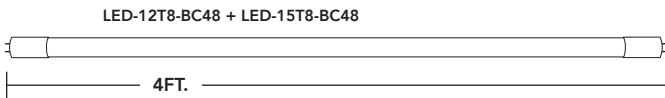

T8 RETROFITS BALLAST COMPATIBLE - TYPE A

PART NUMBER BUILDER

MFR	WATTAGE	PRODUCT	CCT	TECHNOLOGY	LENGTH (IN)	GENERATION
LED		T8		BC		G3
	8		830=3000K/85CRI		24	
	10		835=3500K/85CRI		36	
	12		840=4000K/85CRI		48	
	15		850=5000K/85CRI			

ORDERING EXAMPLE
LED-8T8-840BC24-G3

ORDERING GUIDE

PART #	UPC	REPLACES	WATTAGE	LUMENS	CCT (K)	BASE	LENGTH	QUICK SHIP	DLC CODES
LED-8T8-830BC24-G3	844006022693	17W	9W	1200	3000K	G13	2 FT		PL9DP9FQEFFO
LED-8T8-835BC24-G3	844006022709	17W	9W	1200	3500K	G13	2 FT		PL15QXQ2UMX6
LED-8T8-840BC24-G3	844006022716	17W	9W	1250	4000K	G13	2 FT		PL519N6JTCVG
LED-8T8-850BC24-G3	844006022723	17W	9W	1250	5000K	G13	2 FT		PL65VJ7NJ6GQ
LED-10T8-830BC36-G3	844006022730	25W	12W	1400	3000K	G13	3FT		PLA9Y3Y08XFY
LED-10T8-835BC36-G3	844006022747	25W	12W	1400	3500K	G13	3FT		PL8JRJVHALI
LED-10T8-840BC36-G3	844006022754	25W	12W	1450	4000K	G13	3 FT		PLLR74HFO95I
LED-10T8-850BC36-G3	844006022761	25W	12W	1450	5000K	G13	3 FT		PL8R3A1NWRTN
LED-12T8-830BC48-G3	844006022778	32W	12W	1700	3000K	G13	3 FT		PLKUL294MB91
LED-12T8-835BC48-G3	844006022785	32W	12W	1700	3500K	G13	4 FT		PLI9KNB3HRNT
LED-12T8-840BC48-G3	844006022792	32W	12W	1800	4000K	G13	4 FT		PLN50W07F46C
LED-12T8-850BC48-G3	844006022808	32W	12W	1800	5000K	G13	4 FT		PLW1F5QEFND6
LED-15T8-830BC48-G3	844006022815	32W	15W	2100	3000K	G13	4 FT		PL50S3FM53H0
LED-15T8-835BC48-G3	844006022822	32W	15W	2100	3500K	G13	4 FT		PLUJ6IF5L4XZ
LED-15T8-840BC48-G3	844006022839	32W	15W	2200	4000K	G13	4 FT		PLCRRD4O4E24
LED-15T8-850BC48-G3	844006023846	32W	15W	2200	5000K	G13	4 FT		PLH23JURYC5OZ
LED-15U6-830BC-G3	844006024239	32W	15W	2100	3000K	2G13	2 FT		PLJTB9L35ADD
LED-15U6-835BC-G3	844006024246	32W	15W	2100	3500K	2G13	2 FT		PLEAE3AEWZW2
LED-15U6-840BC-G3	844006024253	32W	15W	2200	4000K	2G13	2 FT		PLDBBRUIE7G8
LED-15U6-850BC-G3	844006024260	32W	15W	2200	5000K	2G13	2 FT		PLY5N8W9E7PF