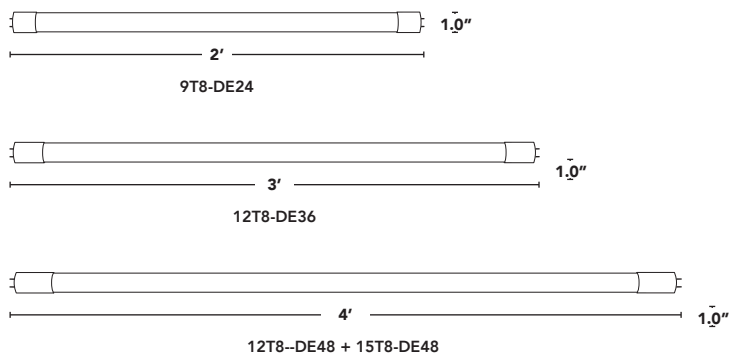

**120/
277V**
ALSO WORKS
ON 208V & 240V

ULTYPE B
BALLAST
BYPASS
INSTALL
METHOD

240°
BEAM ANGLE

-40°F TO 113°F
OPERATING
TEMP

80+
CRI

L70
50,000hrs
RATED LIFE

330°
LIGHT
DISTRIBUTION

PART #	UPC	REPLACES	WATTAGE	LUMENS	COLOR (K)*	BASE	LENGTH
LED-9T8-840DE24-G3	844006022877	17W	9W	1150	4000K	G13	2 FT
LED-12T8-840DE36-G3	844006022914	25W	12W	1450	4000K	G13	3 FT
LED-12T8-840DE48-G3	844006022914	32W	12W	1800	4000K	G13	4 FT
LED-15T8-840DE48-G3	844006022990	32W	15W	2200	4000K	G13	4 FT

* All models intended to replace T8 fluorescent lamps of the same length

* Additional color temperatures shown on page 2

LIGHT EFFICIENT DESIGN HEADQUARTERS 188 S. Northwest Highway • Cary, IL 60013
INNOVATION & MANUFACTURING CENTER 30 Log Bridge Road, Building 200 • Middleton, MA 01949
847.380.3540 • led-llc.com

11.11.22 Information is subject to change without notice.

TYPE B-DE T8 RETROFITS

PART #	UPC	REPLACES	WATTAGE	LUMENS	COLOR (K)*	BASE	LENGTH	QUICK SHIP	DLC CODE
LED-9T8-835DE24-G3	844006022860	17W	9W	1100	3500K	G13	2 FT	✓	PLASS715ZPE1
LED-9T8-840DE24-G3	844006022877	17W	9W	1150	4000K	G13	2 FT	✓	PLEVKFK911PU
LED-9T8-850DE24-G3	844006022884	17W	9W	1150	5000K	G13	2 FT	✓	PLW4TU6Y2QIT
LED-12T8-835DE36-G3	844006022907	25W	12W	1400	3500K	G13	3 FT	✓	PLQQKIE4YDD0
LED-12T8-840DE36-G3	844006022914	25W	12W	1450	4000K	G13	3 FT	✓	PLY0S99SZY00
LED-12T8-850DE36-G3	844006022921	25W	12W	1450	5000K	G13	3 FT	✓	PLAU8Y96O653
LED-12T8-835DE48-G3	844006022945	32W	12W	1700	3500K	G13	4 FT	✓	PL9BCPB5RQXN
LED-12T8-840DE48-G3	844006022952	32W	12W	1800	4000K	G13	4 FT	✓	PLGQ84QERNPL
LED-12T8-850DE48-G3	844006022969	32W	12W	1800	5000K	G13	4 FT	✓	PLKIG8AC7NS0
LED-15T8-835DE48-G3	844006022983	32W	15W	2100	3500K	G13	4 FT	✓	PLPGS8M2RZ6G
LED-15T8-840DE48-G3	844006022990	32W	15W	2200	4000K	G13	4 FT	✓	PLX9009P5UDR
LED-15T8-850DE48-G3	844006023003	32W	15W	2200	5000K	G13	4 FT	✓	PL46RL2LB2C8