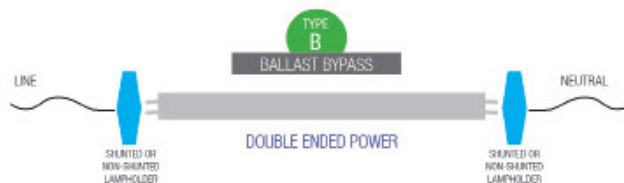

**120/
277V**
ALSO WORKS
ON 208V & 240V

ULTYPE B
BALLAST
BYPASS
INSTALL
METHOD

240°
BEAM ANGLE

-40°F TO 113°F
OPERATING
TEMP

80+
CRI

L70
50,000hrs
RATED LIFE

330°
LIGHT
DISTRIBUTION

PART #	UPC	REPLACES	WATTAGE	LUMENS	COLOR (K)*	BASE	LENGTH
LED-9T8-840DE24-G3	844006022877	17W	9W	1150	4000K	G13	2 FT
LED-12T8-840DE36-G3	844006022914	25W	12W	1450	4000K	G13	3 FT
LED-12T8-840DE48-G3	844006022914	32W	12W	1800	4000K	G13	4 FT
LED-15T8-840DE48-G3	844006022990	32W	15W	2200	4000K	G13	4 FT

* All models intended to replace T8 fluorescent lamps of the same length

* Additional color temperatures shown on page 2

LIGHT EFFICIENT DESIGN HEADQUARTERS 188 S. Northwest Highway • Cary, IL 60013
INNOVATION & MANUFACTURING CENTER 30 Log Bridge Road, Building 200 • Middleton, MA 01949
847.380.3540 • led-llc.com

11.11.22 Information is subject to change without notice.

TYPE B-DE T8 RETROFITS

PART #	UPC	REPLACES	WATTAGE	LUMENS	COLOR (K)*	BASE	LENGTH	QUICK SHIP	DLC CODE
LED-9T8-835DE24-G3	844006022860	17W	9W	1100	3500K	G13	2 FT	✓	PLASS715ZPE1
LED-9T8-840DE24-G3	844006022877	17W	9W	1150	4000K	G13	2 FT	✓	PLEVKFK911PU
LED-9T8-850DE24-G3	844006022884	17W	9W	1150	5000K	G13	2 FT	✓	PLW4TU6Y2QIT
LED-12T8-835DE36-G3	844006022907	25W	12W	1400	3500K	G13	3 FT	✓	PLQQKIE4YDD0
LED-12T8-840DE36-G3	844006022914	25W	12W	1450	4000K	G13	3 FT	✓	PLY0S99SZY00
LED-12T8-850DE36-G3	844006022921	25W	12W	1450	5000K	G13	3 FT	✓	PLAU8Y96O653
LED-12T8-835DE48-G3	844006022945	32W	12W	1700	3500K	G13	4 FT	✓	PL9BCPB5RQXN
LED-12T8-840DE48-G3	844006022952	32W	12W	1800	4000K	G13	4 FT	✓	PLGQ84QERNPL
LED-12T8-850DE48-G3	844006022969	32W	12W	1800	5000K	G13	4 FT	✓	PLKIG8AC7NS0
LED-15T8-835DE48-G3	844006022983	32W	15W	2100	3500K	G13	4 FT	✓	PLPGS8M2RZ6G
LED-15T8-840DE48-G3	844006022990	32W	15W	2200	4000K	G13	4 FT	✓	PLX9009P5UDR
LED-15T8-850DE48-G3	844006023003	32W	15W	2200	5000K	G13	4 FT	✓	PL46RL2LB2C8