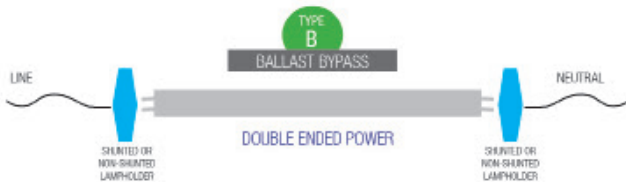

T5 RETROFITS BALLAST BYPASS - TYPE B - DOUBLE-ENDED POWER

easier to install

double ended power

- 25W models.
- Available in 4ft length.
- 3000K, 3500K, 4000K & 5000K color options.
- Beautiful uniform illumination from our glass construction.
- Patented integrated electrical safety switch for the safest possible double ended install.
- Frosted lens softens the light output.

PART #	UPC	REPLACES	WATTAGE	LUMENS	CCT (K)	BASE	LENGTH	QUICK SHIP	DLC CODES
LED-25T5HO-835DE48-G3	844006023164	54W	25W	3300	3500K	G5	4 FT	●	PL33NSUY2R71
LED-25T5HO-840DE48-G3	844006023171	54W	25W	3500	4000K	G5	4 FT	●	PLESCHOFBQ3Y
LED-25T5HO-850DE48-G3	844006023188	54W	25W	3500	5000K	G5	4 FT	●	PL1KVV3B0XOA