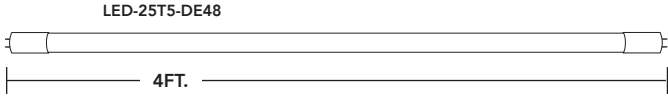

T5 RETROFITS BALLAST BYPASS - TYPE B - DOUBLE-ENDED POWER

easier to install

double ended power

- 25W models.
- Available in 4ft length.
- 3000K, 3500K, 4000K & 5000K color options.
- Beautiful uniform illumination from our glass construction.
- Patented integrated electrical safety switch for the safest possible double ended install.
- Frosted lens softens the light output.

PART #	UPC	REPLACES	WATTAGE	LUMENS	CCT (K)	BASE	LENGTH	QUICK SHIP	DLC CODES
LED-25T5HO-835DE48-G3	844006023164	54W	25W	3300	3500K	G5	4 FT	●	PL33NSUY2R71
LED-25T5HO-840DE48-G3	844006023171	54W	25W	3500	4000K	G5	4 FT	●	PLESCHOFBQ3Y
LED-25T5HO-850DE48-G3	844006023188	54W	25W	3500	5000K	G5	4 FT	●	PL1KVV3B0XOA

* All models intended to replace T5 fluorescent lamps of the same length.

LIGHT EFFICIENT DESIGN HEADQUARTERS 188 S. Northwest Highway • Cary, IL 60013
 INNOVATION & MANUFACTURING CENTER 30 Log Bridge Road, Building 200 • Middleton, MA 01949
 847.380.3540 • led-llc.com

07.01.20 Information is subject to change without notice.

T5 RETROFITS

BALLAST BYPASS - TYPE B

PART NUMBER BUILDER

MFR	WATTAGE	PRODUCT	CCT	TECHNOLOGY	LENGTH (IN)	GENERATION
LED	25	T5HO		DE	48	G3

830=3000K/85CRI
835=3500K/85CRI
840=4000K/85CRI
850=5000K/85CRI