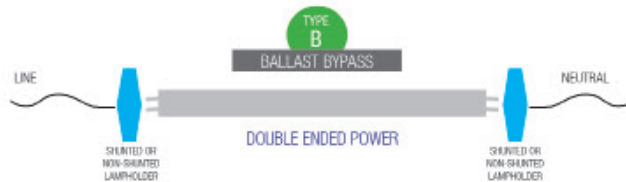

Light Efficient Design

PIN-BASE
RETROFITS

TYPE B-DE T5 RETROFITS

double
ended
power →

- 25W models.
- Available in 4ft length.
- 3000K, 3500K, 4000K & 5000K color options.
- Beautiful uniform illumination from our glass construction.
- Patented integrated electrical safety switch for the safest possible double ended install.
- Frosted lens softens the light output.

**120/
277V**
ALSO WORKS
ON 208V & 240V

ULTYPE B
BALLAST
BYPASS
INSTALL
METHOD

240°
BEAM ANGLE

-40°F to 113°F
OPERATING
TEMP

80+
CRI

L70
50,000hrs
RATED LIFE

PART #	UPC	REPLACES	WATTAGE	LUMENS	COLOR (K)	BASE	LENGTH
LED-25T5HO-835DE48-G3	844006023164	54W	25W	3300	3500K	G5	4 FT
LED-25T5HO-840DE48-G3	844006023171	54W	25W	3500	4000K	G5	4 FT
LED-25T5HO-850DE48-G3	844006023188	54W	25W	3500	5000K	G5	4 FT

* All models intended to replace T5 fluorescent lamps of the same length

LIGHT EFFICIENT DESIGN HEADQUARTERS 188 S. Northwest Highway • Cary, IL 60013
INNOVATION & MANUFACTURING CENTER 30 Log Bridge Road, Building 200 • Middleton, MA 01949
847.380.3540 • led-llc.com

07.08.22 Information is subject to change without notice.

TYPE B-DE T5 RETROFITS

PART #	UPC	REPLACES	WATTAGE	LUMENS	COLOR (K)	BASE	LENGTH	QUICK SHIP	DLC CODE
LED-25T5HO-835DE48-G3	844006023164	54W	25W	3300	3500K	G5	4 FT	✓	PL33N5UY2R71
LED-25T5HO-840DE48-G3	844006023171	54W	25W	3500	4000K	G5	4 FT	✓	PLE5CHOFBQ3Y
LED-25T5HO-850DE48-G3	844006023188	54W	25W	3500	5000K	G5	4 FT	✓	PL1KVV3B0XOA