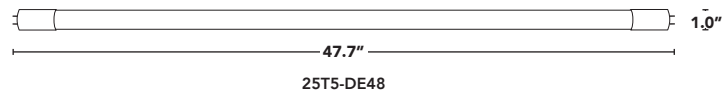

Light Efficient Design

PIN-BASE
RETROFITS

TYPE B-DE T5 RETROFITS

double
ended
power →

- 25W models.
- Available in 4ft length.
- 3000K, 3500K, 4000K & 5000K color options.
- Beautiful uniform illumination from our glass construction.
- Patented integrated electrical safety switch for the safest possible double ended install.
- Frosted lens softens the light output.

**120/
277V**
ALSO WORKS
ON 208V & 240V

ULTYPE B
BALLAST
BYPASS
INSTALL
METHOD

240°
BEAM ANGLE

-40°F to 113°F
OPERATING
TEMP

80+
CRI

L70
50,000hrs
RATED LIFE

PART #	UPC	REPLACES	WATTAGE	LUMENS	COLOR (K)	BASE	LENGTH
LED-25T5HO-835DE48-G3	844006023164	54W	25W	3300	3500K	G5	4 FT
LED-25T5HO-840DE48-G3	844006023171	54W	25W	3500	4000K	G5	4 FT
LED-25T5HO-850DE48-G3	844006023188	54W	25W	3500	5000K	G5	4 FT

* All models intended to replace T5 fluorescent lamps of the same length

LIGHT EFFICIENT DESIGN HEADQUARTERS 188 S. Northwest Highway • Cary, IL 60013
INNOVATION & MANUFACTURING CENTER 30 Log Bridge Road, Building 200 • Middleton, MA 01949
847.380.3540 • led-llc.com

07.08.22 Information is subject to change without notice.

TYPE B-DE T5 RETROFITS

PART #	UPC	REPLACES	WATTAGE	LUMENS	COLOR (K)	BASE	LENGTH	QUICK SHIP	DLC CODE
LED-25T5HO-835DE48-G3	844006023164	54W	25W	3300	3500K	G5	4 FT	✓	PL33N5UY2R71
LED-25T5HO-840DE48-G3	844006023171	54W	25W	3500	4000K	G5	4 FT	✓	PLE5CHOFBQ3Y
LED-25T5HO-850DE48-G3	844006023188	54W	25W	3500	5000K	G5	4 FT	✓	PL1KVV3B0XOA