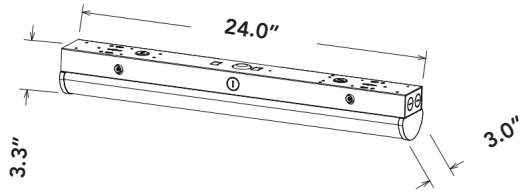

## slim profile

flexCOLOR switch on each unit

- Ability to daisy chain multiple fixtures together.
- -OCC option comes with an integrated microwave sensor.
- Two installation options: suspended and surface mounted.
- flexCOLOR allows for a reduction in stocked skus.
- Great for schools, hospitals, grocery stores, offices

flexCOLOR

choose from 3 different color temperatures

flexCONTROL

order without controls, with basic sensor, or advanced Bluetooth mesh control

PART #	UPC	WATTAGE	LUMENS	LPW	CCT (K)**	DLC CODE
RP-B-LS-2FT-25L-840-FC	844006061258	20W	2670	137	3500/4000/5000K	PGUXC6L5
RP-B-LS-2FT-25L-840-FC-OCC*	844006061265	20W	2670	137	3500/4000/5000K	PGUXC6L5
RP-B-LS-4FT-40L-840-FC	844006061319	32W	4250	134	3500/4000/5000K	PIP65N0N
RP-B-LS-4FT-40L-840-FC-OCC*	844006061326	32W	4250	134	3500/4000/5000K	PIP65N0N

\* 2FT set to 5000K = 140 LPW

RemPhos