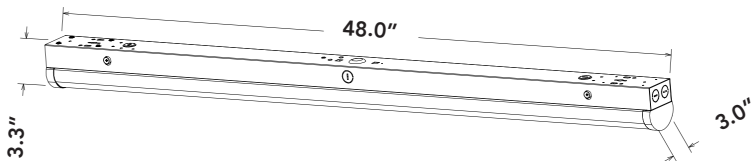

## slim profile

flexCOLOR switch on each unit

- Ability to daisy chain multiple fixtures together.
- -OCC option comes with an integrated microwave sensor.
- Two installation options: suspended and surface mounted.
- flexCOLOR allows for a reduction in stocked skus.
- Great for schools, hospitals, grocery stores, offices

flexCOLOR

choose from 3 different color temperatures

flexCONTROL

order without controls, with basic sensor, or advanced Bluetooth mesh control

PART #	UPC	WATTAGE	LUMENS	LPW	CCT (K)**	DLC CODE
RP-B-LS-2FT-25L-840-FC	844006061258	20W	2670	137	3500/4000/5000K	PGUXC6L5
RP-B-LS-2FT-25L-840-FC-OCC*	844006061265	20W	2670	137	3500/4000/5000K	PGUXC6L5
RP-B-LS-4FT-40L-840-FC	844006061319	32W	4250	134	3500/4000/5000K	PIP65N0N
RP-B-LS-4FT-40L-840-FC-OCC*	844006061326	32W	4250	134	3500/4000/5000K	PIP65N0N

\* 2FT set to 5000K = 140 LPW

RemPhos