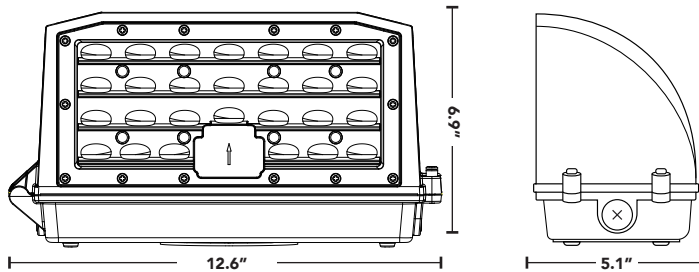

PART #	REPLACES	WATTAGE	LUMENS	FLEXCOLOR	DLC CODES
RP-B-WPC-48L-FC	175W HID	40W	4800	3000K/4000K/5000K	POQOW51A
RP-B-WPC-72L-FC	250W HID	60W	7200	3000K/4000K/5000K	PAOQQRX8
RP-B-WPC-96L-FC	320W HID	80W	9600	3000K/4000K/5000K	PO6IXKG6