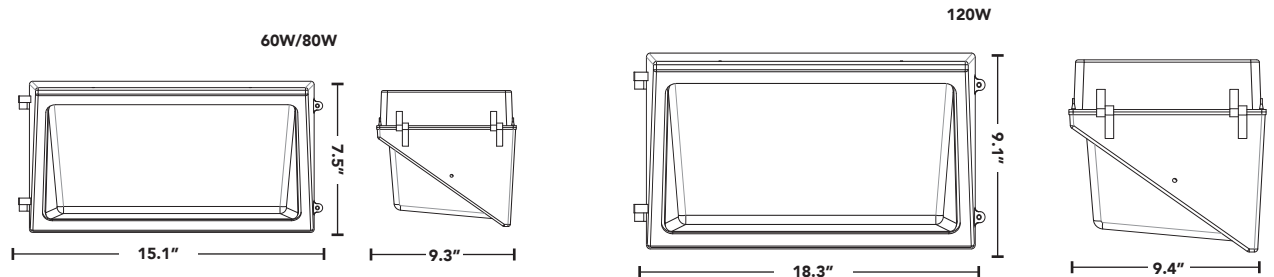

## TRADITIONAL WALL PACK

flexCOLOR  
switch  
between  
color  
temps ↓

- Easily adjust the color temperature via a switch on the unit.
- Powder coated aluminum housing makes the unit suitable for wet locations.
- Borosilicate glass lens is durable while also keeping the unit cool.
- Aluminum LED board is highly conductive and waterproof.
- Built-in photocell.
- Includes level indicator to ensure proper alignment when installed.